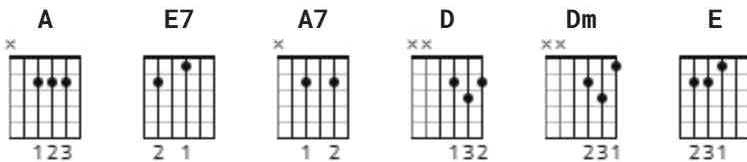

Kiss Me Quick Chords by Elvis Presley

Difficulty: beginner

Tuning: E A D G B E

Capo: 1st fret

Key: Bb

CHORDS

Kiss Me Quick: Elvis Presley

#1 in UK and Europe in 1963

Capo 1st fret to play along to Presley's recording

[Intro]

| A | % | % | % |

[Verse 1]

A E7
Kiss me quick while we still have this feeling
E7 A
Hold me close and never let me go
A A7
Cause tomorrows can be so uncertain,
D Dm
Love can fly and leave just hurting
A E A
Kiss me quick because I love you so

[Verse 2]

A E7
Kiss me quick and make my heart go crazy
E7 A
Sigh that sigh and whisper oh, so low
A A7
Tell me that tonight will last forever,
D Dm
Say that you will leave me never,
A E A
Kiss me quick because I love you so

[Bridge]

E A
Let the band keep playing while we are swaying,
E A A A A E
Let's keep on praying, that we'll never stop

[Verse 3]